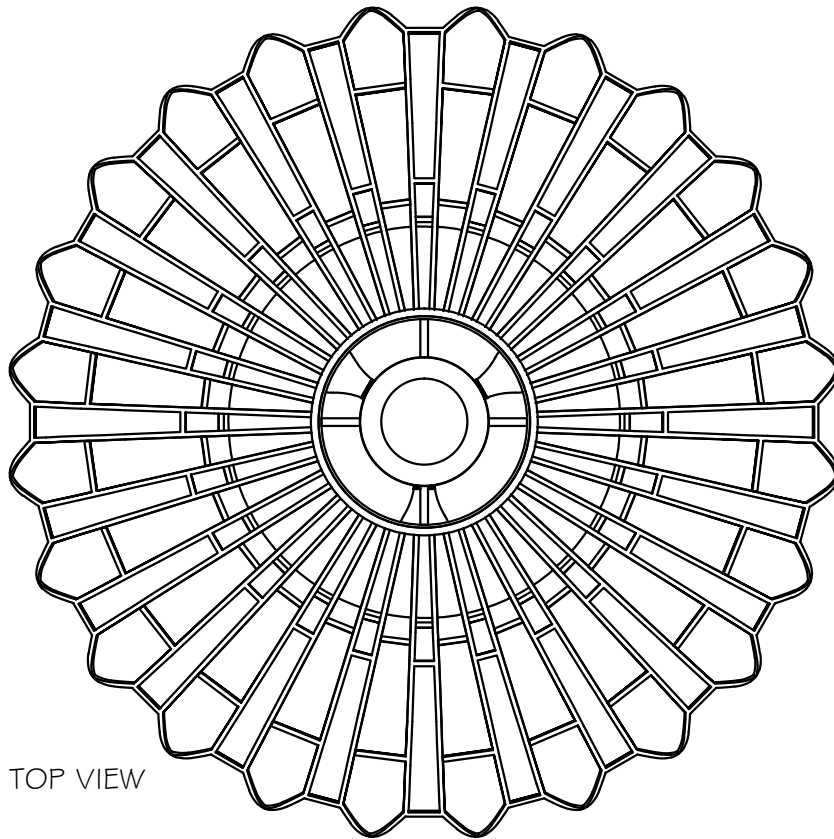

CUSTOMER REFERENCE DRAWING

STYLE CONFIGURATIONS:

-ST SILVER	-2ST GOLD	-SF4 SILVER	-SF3 GOLD	789040ST BRONZE
------------	-----------	-------------	-----------	-----------------

This drawing, specifications and the product depicted are the exclusive property of Fine Art Handcrafted Lighting®. In compliance with US copyright and patent requirements, notice is hereby given that this document and the product depicted shall not be copied, altered or used in any manner without the expressed written consent of Fine Art Handcrafted Lighting®.