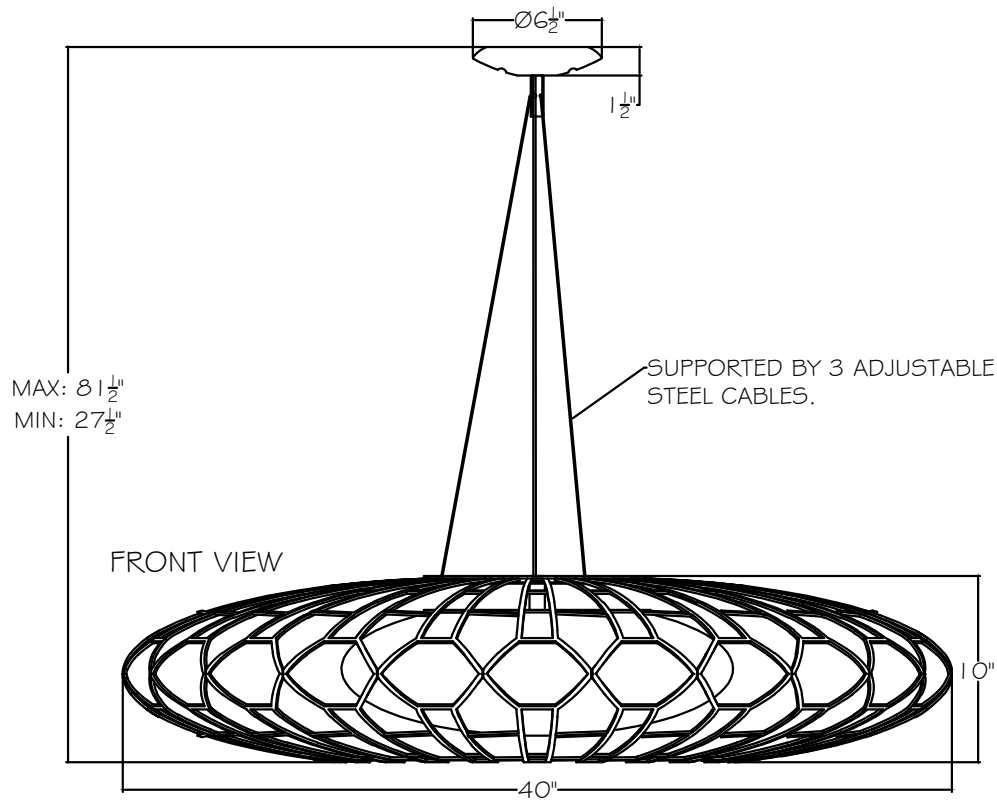

CUSTOMER REFERENCE DRAWING

STYLE CONFIGURATIONS:

-ST SILVER	-2ST GOLD	-SF4 SILVER	-SF3 GOLD	789040ST BRONZE
------------	-----------	-------------	-----------	-----------------

This drawing, specifications and the product depicted are the exclusive property of Fine Art Handcrafted Lighting®. In compliance with US copyright and patent requirements, notice is hereby given that this document and the product depicted shall not be copied, altered or used in any manner without the expressed written consent of Fine Art Handcrafted Lighting®.