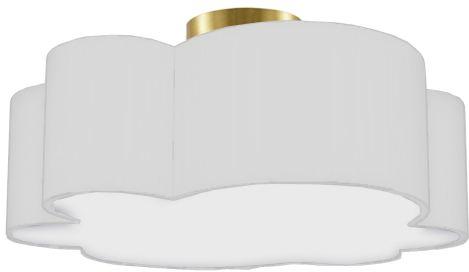

**PLX-152FH-AGB-WH - 2LT Incandescent Flush Mount, AGB w/ White Shade**

Height	7	No. of Bulbs	3
Width/Length	15	LED Compatible	LED Compatible
Depth	15	Total Wattage	120
Weight	4		
Body Material	Fabric	Second Material	Metal
Finish/Color	White	Second Finish/Color	Aged Brass
Type of Finish	Satin	Second Type of Finish	Electroplated
Bulb 1 Amount	3	Rated For	Damp
Bulb 1 Base Type	E26	Voltage	120V
Bulb 1 Max Watt.	40	Approval	cUL or equivalent
Bulb 1 Included	No	Warranty	1 Year
Bulb 1 Lumens		Instal Position	Ceiling
Bulb 1 CRI			