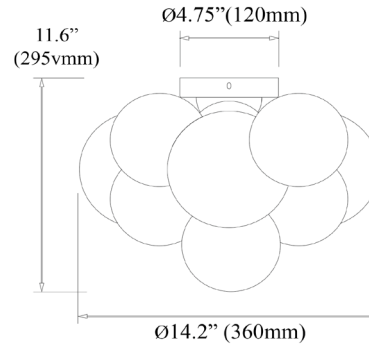

CLZ-143FH-AGB - Charlize 3LT Flush Mount, AGB w/ CLR Spiral Glass

3 Light Flush Mount, Aged Brass w/ Clear Spiral Glass

CLZ-143FH

Height	11"
Width/Length	14.5"
Depth	14.5"
Weight	3.5 lbs

Body Material	Glass
Finish/Color	Clear
Type of Finish	Spiral