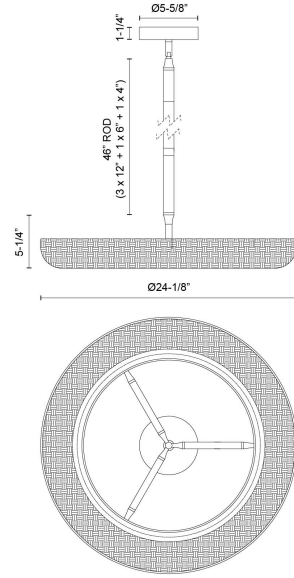

Maris 24-in Chandelier

Model	Color Temperature	Wattage	Voltage	Total Lumens	Delivered Lumens	Dimmer Support (Optional, Not Included)
CH602024-UNV CH602024BG-UNV CH602024MB-UNV	3000K	24W	120-277V	2110lm	770lm* (BG) 750lm* (MB)	TRIAC/ELV

Fixture Dimensions	D24-1/8" x H5-1/4"
Canopy Dimensions	D5-5/8" x H1-1/4"
Minimum Hang Height	12"
Location	Dry
Diffuser Details	Frsoted Acrylic Diffuser
Dimming Range	100% - 10%
Illumination Direction	Omni-directional
Light Source/Life	LED (50,000 hours) 90CRI
Material	Steel, Rattan
Sloped Ceiling Adaptable	Yes, 45 Deg
Rod Length	46" Max (3x12" + 1x6" + 1x4")
Shade Details	Rattan Shade
Wire Length	60"
Compliance	<b>ETL Certified:</b> Yes <b>CEC Title 24:</b> Yes