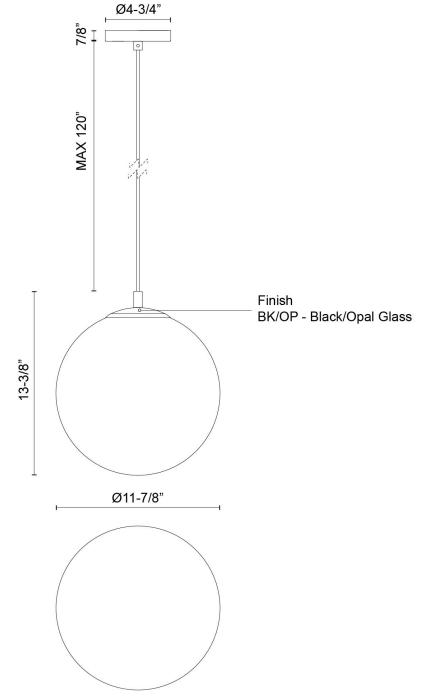

Marco 12-in Pendant

Model	Bulbs (not included)	Wattage (or equivalent)
PD34212 PD34212-BK/OP	1 x E26	60W

The Marco collection offers a refined simplicity with its opal glass globe, creating a soft and welcoming ambiance. Subtle black cord and canopy details enhance its minimalist design, ensuring a clean and modern look. Perfectly timeless, Marco adds understated elegance to any space it graces.

SPECIFICATION DETAILS

Fixture Dimensions	D11-7/8" x H13-3/8"
Canopy Dimensions	D4-3/4" x H7/8"
Minimum Hang Height	18"
Location	Dry
Glass Details	Opal Glass
Illumination Direction	Omni-directional
Light Source/Life	Socket
Material	Steel, Glass
Slopped Ceiling Adaptable	Yes
Shade Details	Opal Glass Shade
Wire Length	120"
Wire Style	Black Wire
Compliance	UL Certified: Yes