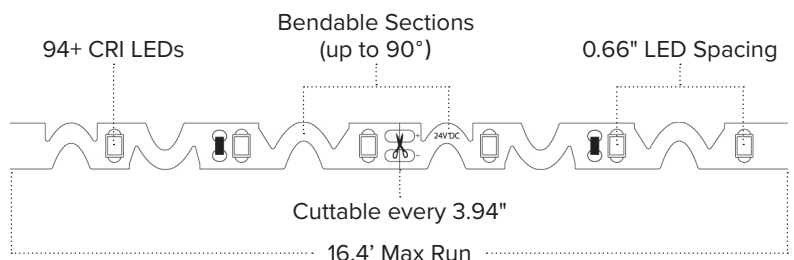

## Features

- Excellent color rendering (94+ CRI)
- 3000K color temperature
- 91 lumens per foot performance
- Consumes up to 1.46 watts per foot
- Dimmable with ELV dimmers and Trulux controls
- Cuttable every 3.94"
- 16.4 foot max run
- (IP54) unjacketed
- 50,000 hours rated life

## TRULUX™ Bendable - 24V

For unique tape light installations that require a bit of flexible layout options, Bendable tape light series offers installation advantages for back-lighting, signs, and curvilinear coves, since it can bend left and right via the preformed notches. Available in 3000K Warm White with excellent color rendering ability (94+ CRI) and 91 lumens per foot.

## Technical Information

Series	STBL
Input Voltage	24V
CCT	3000K
CRI	94+
Wattage	Up to 1.46W per ft
Lumens	91Lm per ft
Max Run	16.4 feet
Cuttable	Every 3.94"
IP Rating	IP54 (unjacketed)
Dimmable	5-100%
Rating	cULus Listed
Rated Life	50,000 hrs