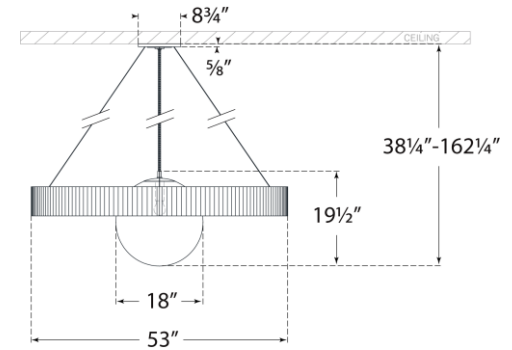

TEAR SHEET

Arena 53" Ring and Globe Chandelier

Item # WS 5002HAB/WHT-WG

Designer: Windsor Smith

O/A Height: 38.25" - 282"

Fixture Height: 19.5"

Width: 53"

Canopy: 8.75" Round

Finishes: BZ, HAB, PN

Trim Options: NO, WHT

Socket: E26 Keyless

Wattage: 15 LED A19

Weight: 31 Pounds

Note: UL Only | Height Not Adjustable After Installation

Front View

Top View