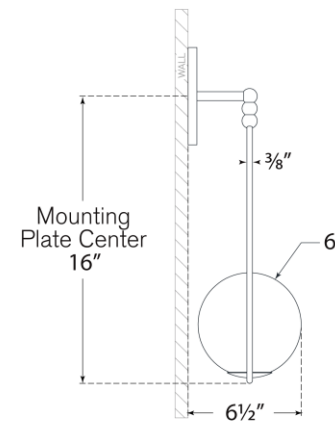

TEAR SHEET

Jodo 19" Single Sconce

Item # WS 2020BZ/HAB-WG

Designer: Windsor Smith

Height: 18.75"

Width: 6.75"

Extension: 6.5"

Backplate: 3.5" x 5.5" Rectangle

Finishes: BZ/HAB, HAB, PN

Glass Options: WG

Lightsource: Dedicated LED

Wattage: 6w (700lm)

Weight: 3 Pounds

Note: UL Only | Requires Smaller Outlet Box

Top View

Side View

Front View