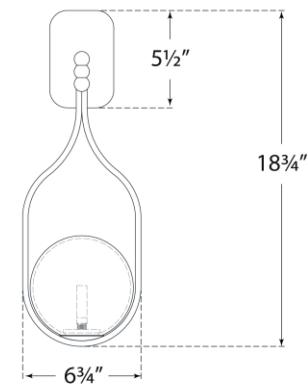

TEAR SHEET

Jodo 19" Single Sconce

Item # WS 2020BZ/HAB-WG

Designer: Windsor Smith

Height: 18.75"

Width: 6.75"

Extension: 6.5"

Backplate: 3.5" x 5.5" Rectangle

Finishes: BZ/HAB, HAB, PN

Glass Options: WG

Lightsource: Dedicated LED

Wattage: 6w (700lm)

Weight: 3 Pounds

Note: UL Only | Requires Smaller Outlet Box

Top View

Side View

Front View