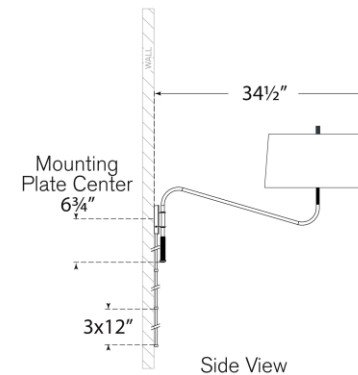

## Canto Grande Swinging Wall Light

Item # TOB 2350BZ/HAB-L

Designer: Thomas O'Brien

Height: 21.5"

Width: 17"

Extension: 17" - 34.5"

Backplate: 4.25" Round

Finishes: BZ/HAB, HAB, PN

Shade Treatments: L

Shade Details: 15.75" x 17" x 8.5"

Socket: E26 Dimmer

Wattage: 15 LED A19

Weight: 9 Pounds

Note: Cord Cover Included

Top View

Side View

Front View