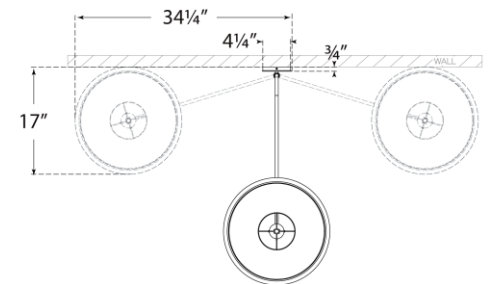

## Canto Grande Swinging Wall Light

Item # TOB 2350BZ/HAB-L

Designer: Thomas O'Brien

Height: 21.5"

Width: 17"

Extension: 17" - 34.5"

Backplate: 4.25" Round

Finishes: BZ/HAB, HAB, PN

Shade Treatments: L

Shade Details: 15.75" x 17" x 8.5"

Socket: E26 Dimmer

Wattage: 15 LED A19

Weight: 9 Pounds

Note: Cord Cover Included

Top View

Side View