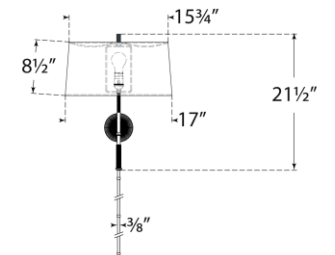

## Canto Grande Swinging Wall Light

Item # TOB 2350BZ/HAB-L

Designer: Thomas O'Brien

Height: 21.5"

Width: 17"

Extension: 17" - 34.5"

Backplate: 4.25" Round

Finishes: BZ/HAB, HAB, PN

Shade Treatments: L

Shade Details: 15.75" x 17" x 8.5"

Socket: E26 Dimmer

Wattage: 15 LED A19

Weight: 9 Pounds

Note: Cord Cover Included

Top View

Side View