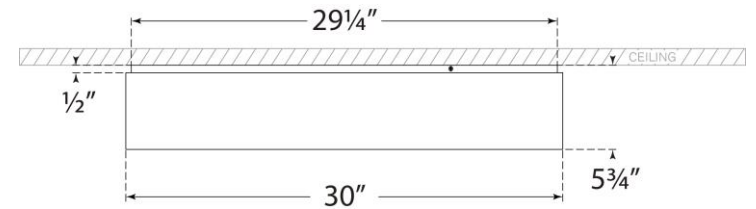

TEAR SHEET

Shaw Grande Flush Mount

Item # S 4045WHT

Designer: Visual Comfort

Height: 5.75"

Width: 30"

Canopy: 29.25" Round

Finishes: BLK, BSL, G, WHT

Glass Options: WG

Lightsource: Dedicated LED

Wattage: 80w (9600lm)

Weight: 40 Pounds

Front View

Top View