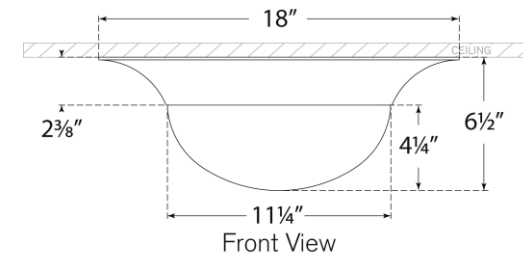

## Cluny 18" Flush Mount

Item # PCD 4001HAB-WG

Designer: Paloma Contreras

Height: 6.5"

Width: 18"

Canopy: 18" Round

Finishes: BZ, HAB, PN

Glass Options: WG

Lightsource: Dedicated LED

Wattage: 27w (3200lm)

Weight: 13 Pounds

Note: UL Only

Front View

Bottom View