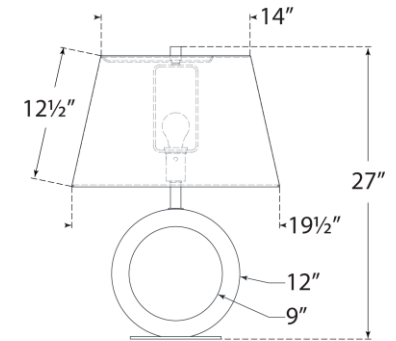

TEAR SHEET

Comtesse Medium Globe Table Lamp

Item # PCD 3101PN-L

Designer: Paloma Contreras

Height: 27"

Width: 19.5"

Base: 8.5" Round

Finishes: HAB, PN

Shade Treatments: L

Shade Details: 14" x 19.5" x 12.5"

Socket: E26 Dimmer

Wattage: 15 LED A

Weight: 13 Pounds

Side View

Front View

Top View