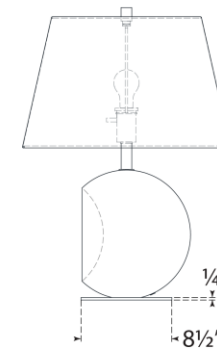

TEAR SHEET

Comtesse Medium Globe Table Lamp

Item # PCD 3101PN-L

Designer: Paloma Contreras

Height: 27"

Width: 19.5"

Base: 8.5" Round

Finishes: HAB, PN

Shade Treatments: L

Shade Details: 14" x 19.5" x 12.5"

Socket: E26 Dimmer

Wattage: 15 LED A

Weight: 13 Pounds

Side View

Front View

Top View