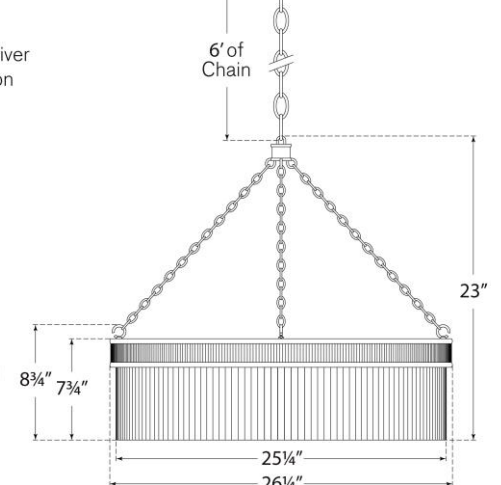

TEAR SHEET

Menil 26" Chandelier

Item # MF 5170SB-CG

Designer: Marie Flanigan

Fixture Height: 23"

Width: 26.25"

Canopy: 6" Round

Finishes: BZ, PN, SB

Trim Options: CG

Lightsource: Dedicated LED

Wattage: 45w (5400lm)

Weight: 39 Pounds

Note: UL Only | Assembly Required

Remote Driver Installation

6' of Chain

Bottom View

Front View