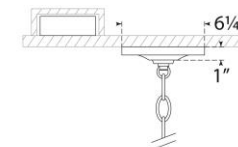

TEAR SHEET

Menil 26" Chandelier

Item # MF 5170SB-CG

Designer: Marie Flanigan

Fixture Height: 23"

Width: 26.25"

Canopy: 6" Round

Finishes: BZ, PN, SB

Trim Options: CG

Lightsource: Dedicated LED

Wattage: 45w (5400lm)

Weight: 39 Pounds

Note: UL Only | Assembly Required

Remote Driver Installation

6' of Chain

Bottom View