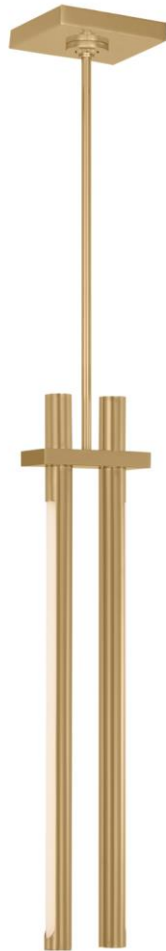

TEAR SHEET

Axis 4" Double Pendant

Item # KW 5734AB

Designer: Kelly Wearstler

O/A Height: 59.5"

Fixture Height: 20"

Min. Custom Height: 26.25"

Width: 4.5"

Canopy: 4.5" Square

Finishes: AB, BZ, PN

Lightsource: Dedicated LED

Wattage: 18w (2100lm)

Weight: 5 Pounds

Note: UL Only | Custom Height Available