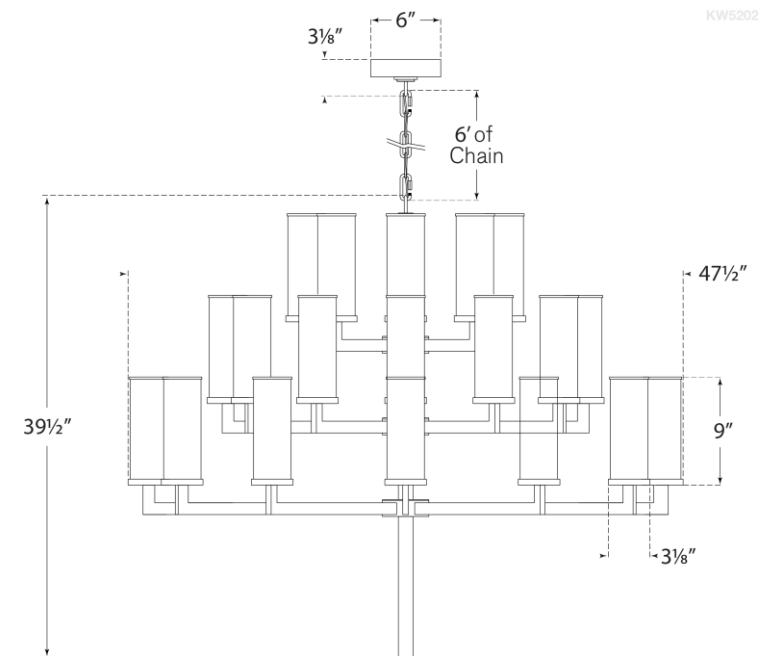

## Liaison Triple Tier Chandelier

Item # KW 5202PN

Designer: Kelly Wearstler

Fixture Height: 39.5"

Width: 47.5"

Canopy: 6" Round

Finishes: AB, BZ, PN

Socket: 32 - E12 Candelabra

Wattage: 32 - 40 C11

Weight: 42 Pounds

KW5202