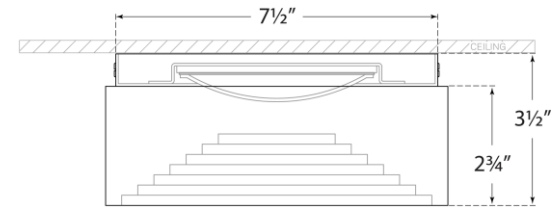

## Otto Small Flush Mount

Item # KW 4901BZ-ALB

Designer: Kelly Wearstler

Height: 3.5"

Width: 8"

Canopy: 7.5" Round

Finishes: AB, BZ, PN

Glass Options: ALB

Lightsource: Dedicated LED

Wattage: 18w (1500lm)

Weight: 7 Pounds

Note: Alabaster is a Natural Stone | Variations in Color and Texture are Expected

Side View

Bottom View