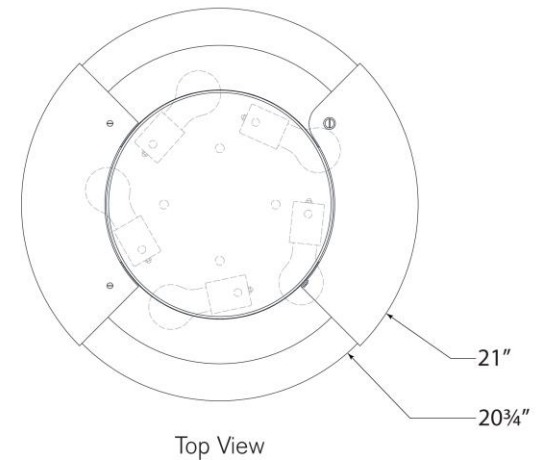

TEAR SHEET

Melange X-Large Flush Mount

Item # KW 4016PN-ALB

Designer: Kelly Wearstler

Height: 5"

Width: 21"

Finishes: AB, BZ, PN

Shade Treatments: ALB

Socket: 5 - E26 Keyless

Wattage: 5 - 15 LED A19

Weight: 36 Pounds

Note: Alabaster is a Natural Stone | Variations in Color and Texture are Expected

Side View

Top View