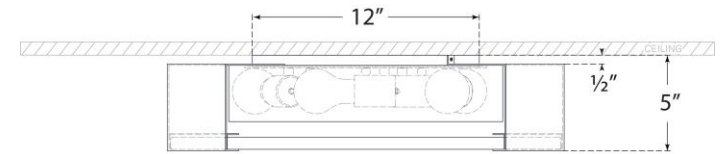

TEAR SHEET

Melange X-Large Flush Mount

Item # KW 4016PN-ALB

Designer: Kelly Wearstler

Height: 5"

Width: 21"

Finishes: AB, BZ, PN

Shade Treatments: ALB

Socket: 5 - E26 Keyless

Wattage: 5 - 15 LED A19

Weight: 36 Pounds

Note: Alabaster is a Natural Stone | Variations in Color and Texture are Expected

Side View

Top View