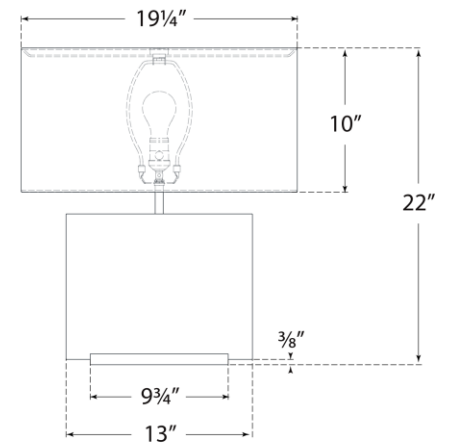

## Matero Medium Table Lamp

Item # IKF 3900ALB-L

Designer: Ian K. Fowler

Height: 22"

Width: 19.25"

Base: 4.5" x 9.75" Rectangle

Finishes: ALB

Shade Treatments: L

Shade Details: 19.25" x 19.25" x 10" Rectangle

Socket: E26 Dimmer

Wattage: 15 LED A19

Weight: 57 Pounds

Note: Alabaster is a Natural Stone | Variations in Color and Texture are Expected

Top View

Side View

Front View