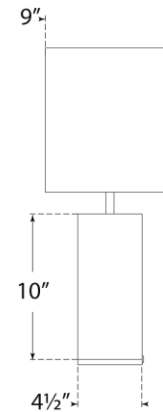

## Matero Medium Table Lamp

Item # IKF 3900ALB-L

Designer: Ian K. Fowler

Height: 22"

Width: 19.25"

Base: 4.5" x 9.75" Rectangle

Finishes: ALB

Shade Treatments: L

Shade Details: 19.25" x 19.25" x 10" Rectangle

Socket: E26 Dimmer

Wattage: 15 LED A19

Weight: 57 Pounds

Note: Alabaster is a Natural Stone | Variations in Color and Texture are Expected

Top View

Side View

Front View