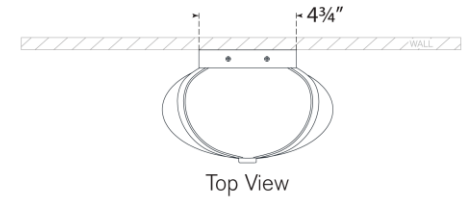

## Fondant 18" Linear Bath Sconce

Item # CD 2006PN-WG

Designer: Champalimaud

Height: 18"

Width: 8.5"

Extension: 5.5"

Backplate: 4.75" x 10.75" Rectangle

Finishes: GM, PN, SB

Glass Options: WG

Lightsource: Dedicated LED

Wattage: 18w (2100lm)

Weight: 8 Pounds

Top View

Side View

Front View