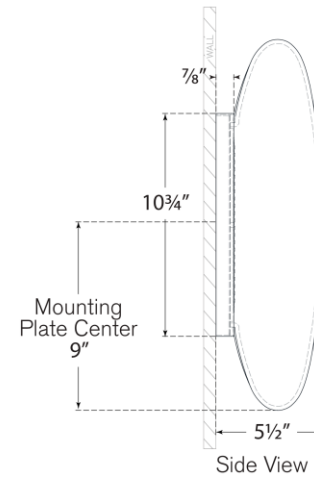

## Fondant 18" Linear Bath Sconce

Item # CD 2006PN-WG

Designer: Champalimaud

Height: 18"

Width: 8.5"

Extension: 5.5"

Backplate: 4.75" x 10.75" Rectangle

Finishes: GM, PN, SB

Glass Options: WG

Lightsource: Dedicated LED

Wattage: 18w (2100lm)

Weight: 8 Pounds

Top View

Side View

Front View