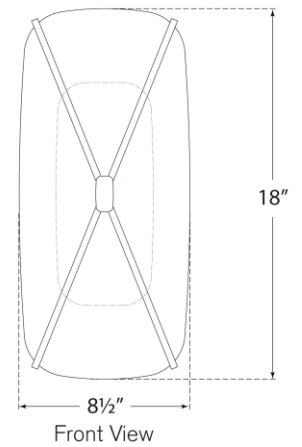

## Fondant 18" Linear Bath Sconce

Item # CD 2006PN-WG

Designer: Champalimaud

Height: 18"

Width: 8.5"

Extension: 5.5"

Backplate: 4.75" x 10.75" Rectangle

Finishes: GM, PN, SB

Glass Options: WG

Lightsource: Dedicated LED

Wattage: 18w (2100lm)

Weight: 8 Pounds

Top View

Side View

Front View