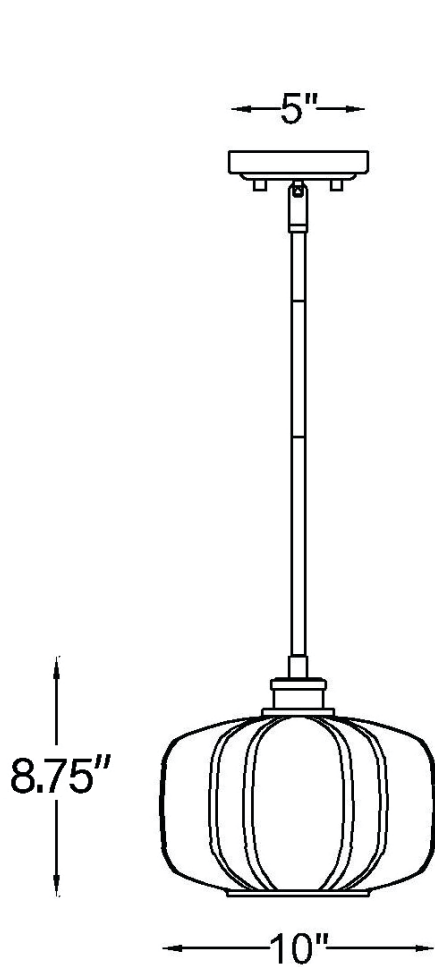

IN20033BK OXLEY 1-LIGHT PENDANT

Description:	Oxley 1-light pendant
Finish:	Matte Black
Dimensions:	10" dia. x 8.75" H
Bulbs:	1-100w Med.
Certification:	Damp location / UL
Material:	Steel

Shade:	Glass
Glass:	Clear
Canopy Dimensions:	5" dia.
Chain/Wire:	12' wire
Stems:	3-12", 1-6", 1-3"