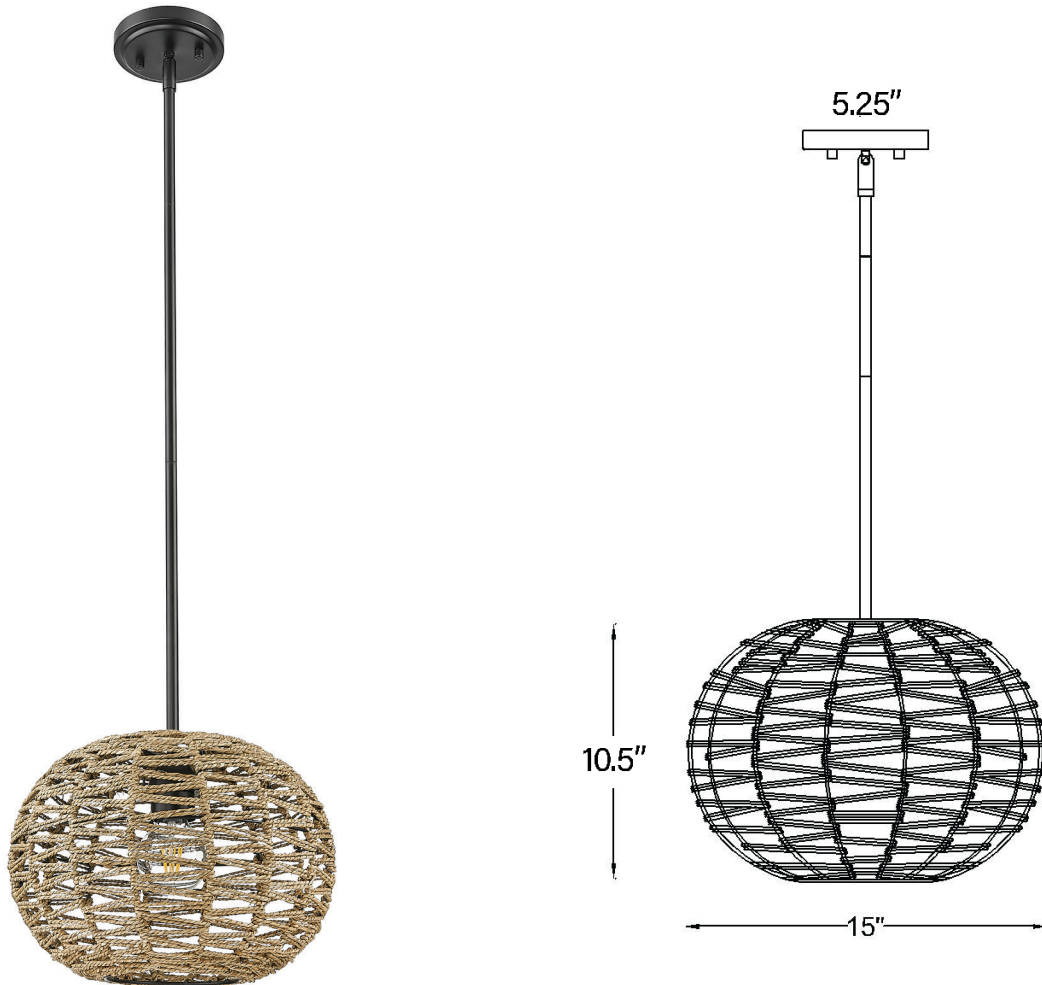

# IN20005BK BERKSHIRE 1-LIGHT PENDANT

<b>Description:</b>	Berkshire 1-light pendant
<b>Finish:</b>	Matte Black
<b>Dimensions:</b>	15" dia. x 10.5" H
<b>Bulbs:</b>	1-100w Med.
<b>Certification:</b>	Damp location / UL
<b>Material:</b>	Steel

<b>Shade:</b>	Hemp Rope
<b>Glass:</b>	NA
<b>Canopy Dimensions:</b>	5.25" dia.
<b>Chain/Wire:</b>	12' wire
<b>Stems:</b>	3-12", 1-6", 1-3"