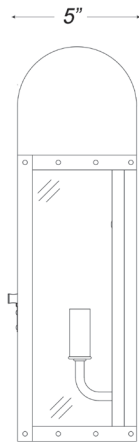

1012CP

SPENCER 2-LIGHT WALL LANTERN

Front View

Side View

Description: Spencer 2-light wall lantern

Finish: Copper patina

Dimensions: 8" W x 16-3/4" H x 5" ext.
Height on center: 7-1/2"

Bulbs: 2-60w Cand.

Certification: cETL / wet location

Material: Copper

Glass: Clear

Back Plate Dimensions: 8" x 12"

Chain/Wire: NA

Additional Finishes: NA