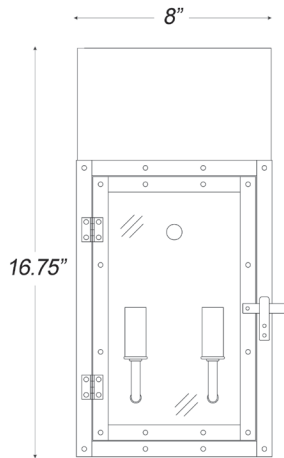

1012CP

SPENCER 2-LIGHT WALL LANTERN

Front View

Side View

Description: Spencer 2-light wall lantern

Finish: Copper patina

Dimensions: 8" W x 16-3/4" H x 5" ext.
Height on center: 7-1/2"

Bulbs: 2-60w Cand.

Certification: cETL / wet location

Material: Copper

Glass: Clear

Back Plate Dimensions: 8" x 12"

Chain/Wire: NA

Additional Finishes: NA