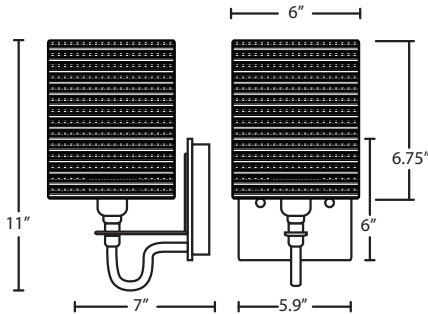

ORDERING:

FIXTURE	SHADE OPTIONS	LAMP OPTIONS	METAL FINISH
1WG Sconce	KIRK6 Kirk 6	LED 5W LED	BK Black

Ex. 1WG-KIRK6-LED-BK
Kirk 6 Sconce, Black Finish

Project Information:

All dimensions provided are nominal.
Allowance must be made for dimensional tolerance in handcrafted glasses.

REV 3/17